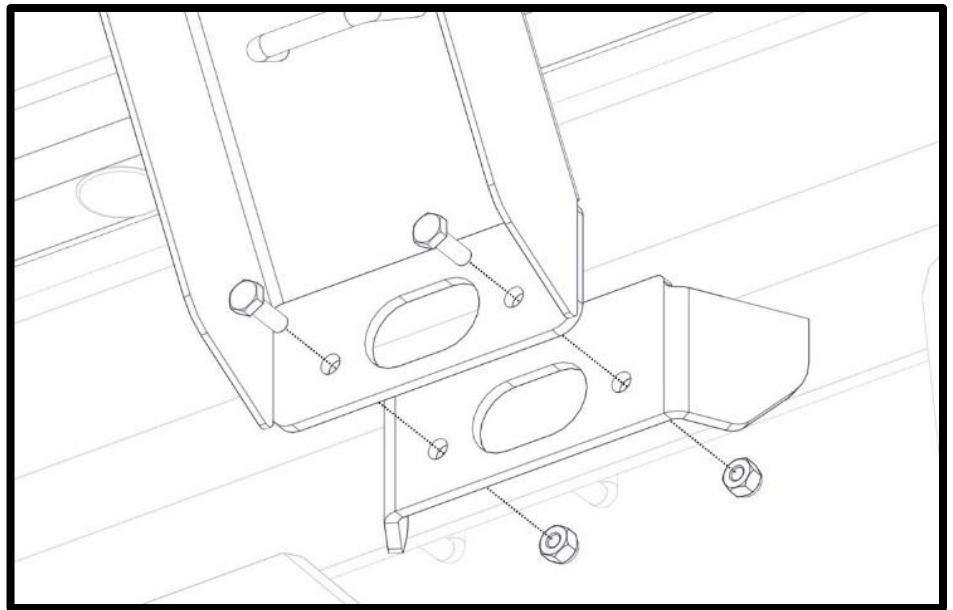

For C12BE (24.5x32" tires) w/160" C/C wheelbase. Install as shown. Note different bracket position in this configuration.

GEN II LIGHT KIT (A002216AA)

Required for all carts w/Gen II Units. Install as shown

ALL VIEWS FROM THE
REAR OF CART

Carts with wheelbases 152" - 160" C/C and C12BE (24.5 x 32" tires) carts with wheelbases over 120" also require K002067 (see next page).

GEN II w/Extension Kit

Required for all carts w/Gen II or Liquid units with wheelbases 152"-160" C/C and for C12BE (24.5x32" tires) carts with wheelbases over 120" and up to 152". Install as shown onto standard light kit.