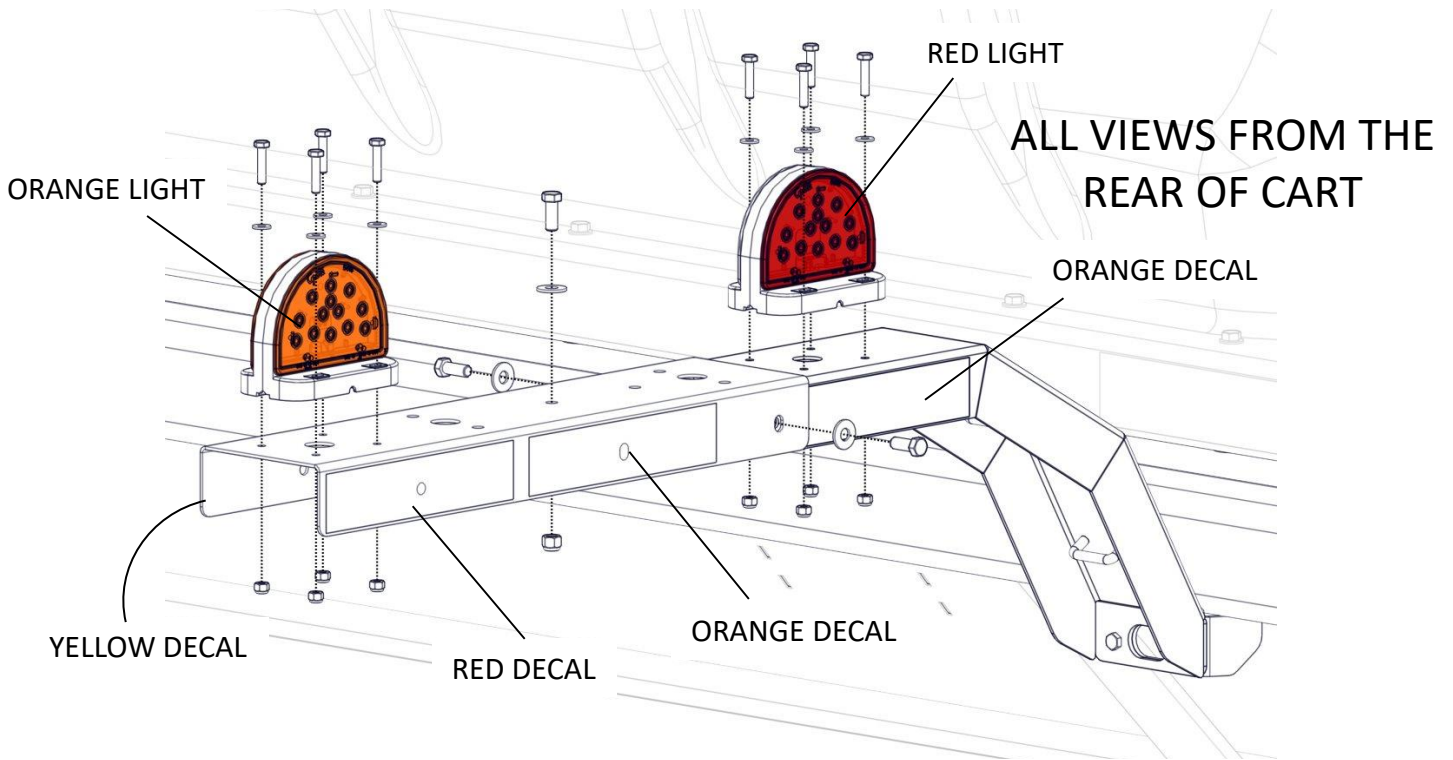

GEN I w/Extension Kit K002067

Required for all carts w/Gen I or Liquid units with wheelbases 152"-160" C/C and for C12BE (24.5x32" tires) carts with wheelbases over 120" and up to 152". Install as shown onto standard light kit.

For C12BE (24.5x32" tires) w/160" C/C wheelbase. Install as shown. Note different bracket position in this configuration.

GEN II LIGHT KIT (A002216AA)

Required for all carts w/Gen II Units. Install as shown

ALL VIEWS FROM THE
REAR OF CART

Carts with wheelbases 152" - 160" C/C and C12BE (24.5 x 32" tires) carts with wheelbases over 120" also require K002067 (see next page).

GEN II w/Extension Kit

Required for all carts w/Gen II or Liquid units with wheelbases 152"-160" C/C and for C12BE (24.5x32" tires) carts with wheelbases over 120" and up to 152". Install as shown onto standard light kit.