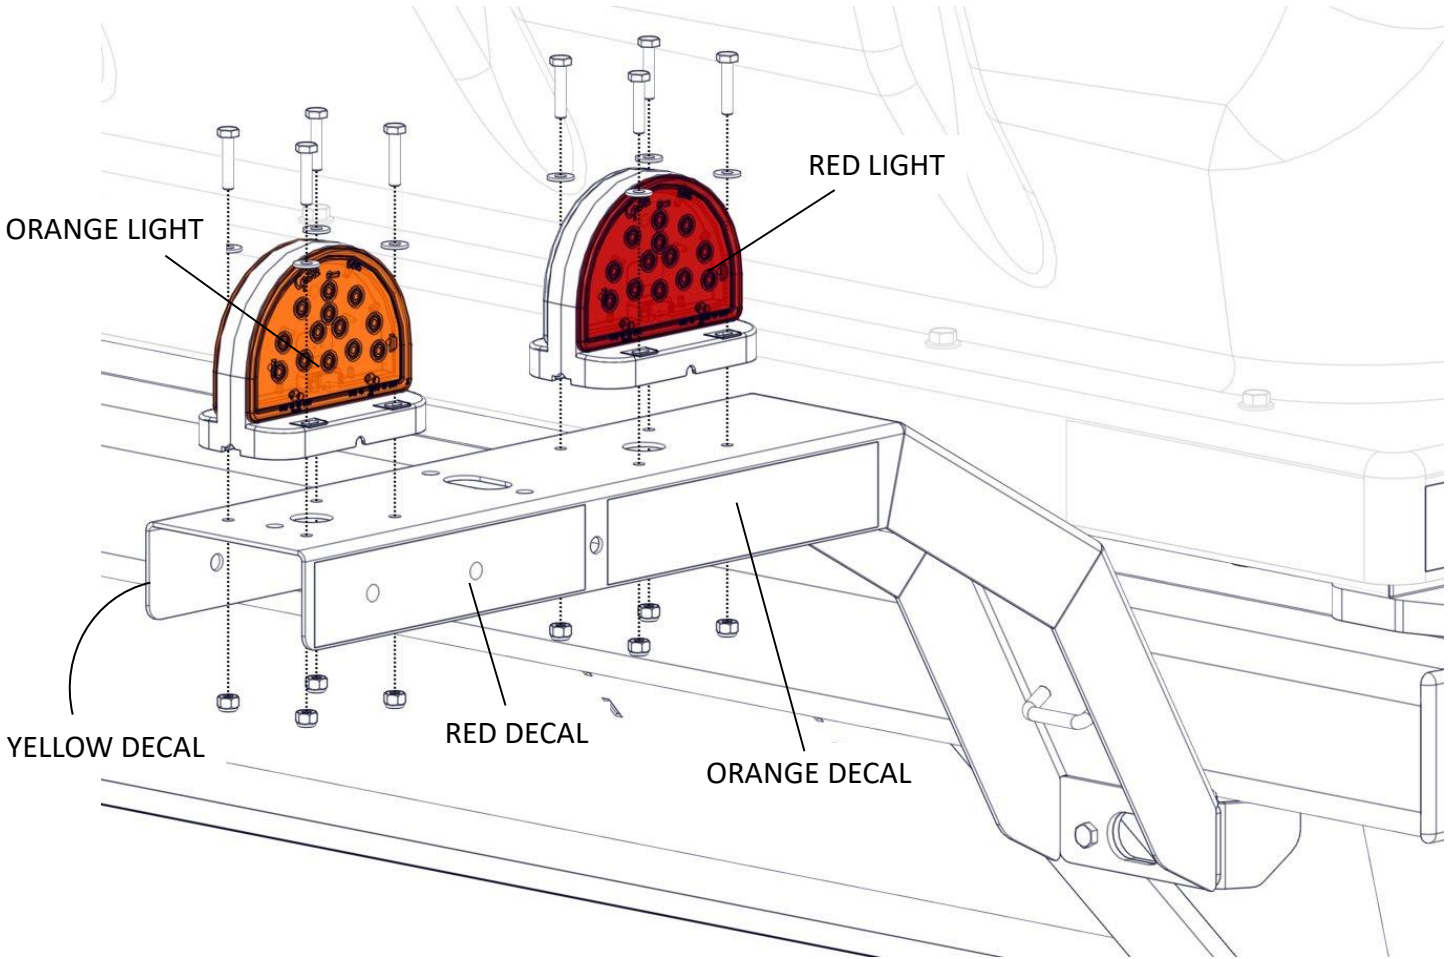

MONTAG MFG.
LIGHT KITS AND EXTENSIONS
SERIAL #20576-

GEN I LIGHT KIT (A002184AA)

Required for all carts w/Gen I or Liquid Units. Install as shown.

ALL VIEWS FROM THE REAR OF CART

Carts with wheelbases 152" - 160" C/C and C12BE (24.5 x 32" tires) carts with wheelbases over 120" also require K002067 (see next page).

GEN I w/Extension Kit K002067

Required for all carts w/Gen I or Liquid units with wheelbases 152"-160" C/C and for C12BE (24.5x32" tires) carts with wheelbases over 120" and up to 152". Install as shown onto standard light kit.

For C12BE (24.5x32" tires) w/160" C/C wheelbase. Install as shown. Note different bracket position in this configuration.

GEN II LIGHT KIT (A002216AA)

Required for all carts w/Gen II Units. Install as shown

ALL VIEWS FROM THE
REAR OF CART

Carts with wheelbases 152" - 160" C/C and C12BE (24.5 x 32" tires) carts with wheelbases over 120" also require K002067 (see next page).

GEN II w/Extension Kit

Required for all carts w/Gen II or Liquid units with wheelbases 152"-160" C/C and for C12BE (24.5x32" tires) carts with wheelbases over 120" and up to 152". Install as shown onto standard light kit.