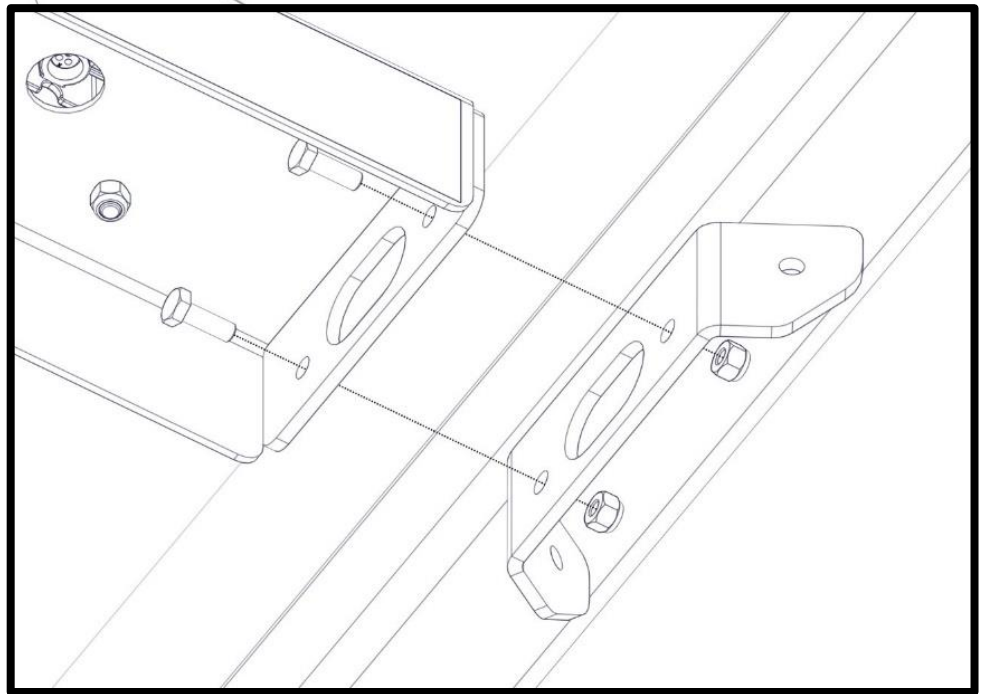

MONTAG MFG.
LIGHT KITS AND EXTENSIONS
SERIAL #20576-

GEN I LIGHT KIT (A002184AA)

Required for all carts w/Gen I or Liquid Units. Install as shown.

ALL VIEWS FROM THE REAR OF CART

Carts with wheelbases 152" - 160" C/C and C12BE (24.5 x 32" tires) carts with wheelbases over 120" also require K002067 (see next page).

GEN I w/Extension Kit K002067

Required for all carts w/Gen I or Liquid units with wheelbases 152"-160" C/C and for C12BE (24.5x32" tires) carts with wheelbases over 120" and up to 152". Install as shown onto standard light kit.