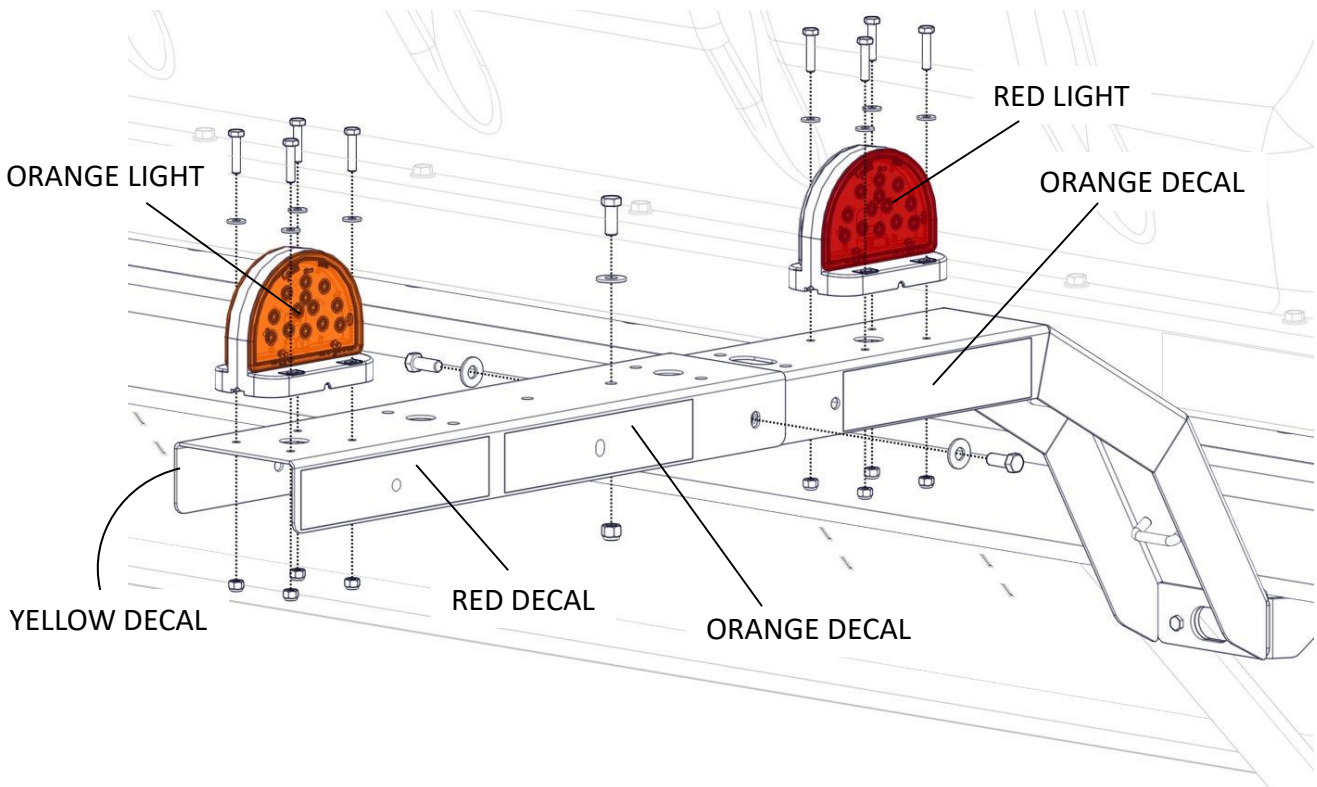

For C12BE (24.5x32" tires) w/160" C/C wheelbase. Install as shown. Note different bracket position in this configuration.