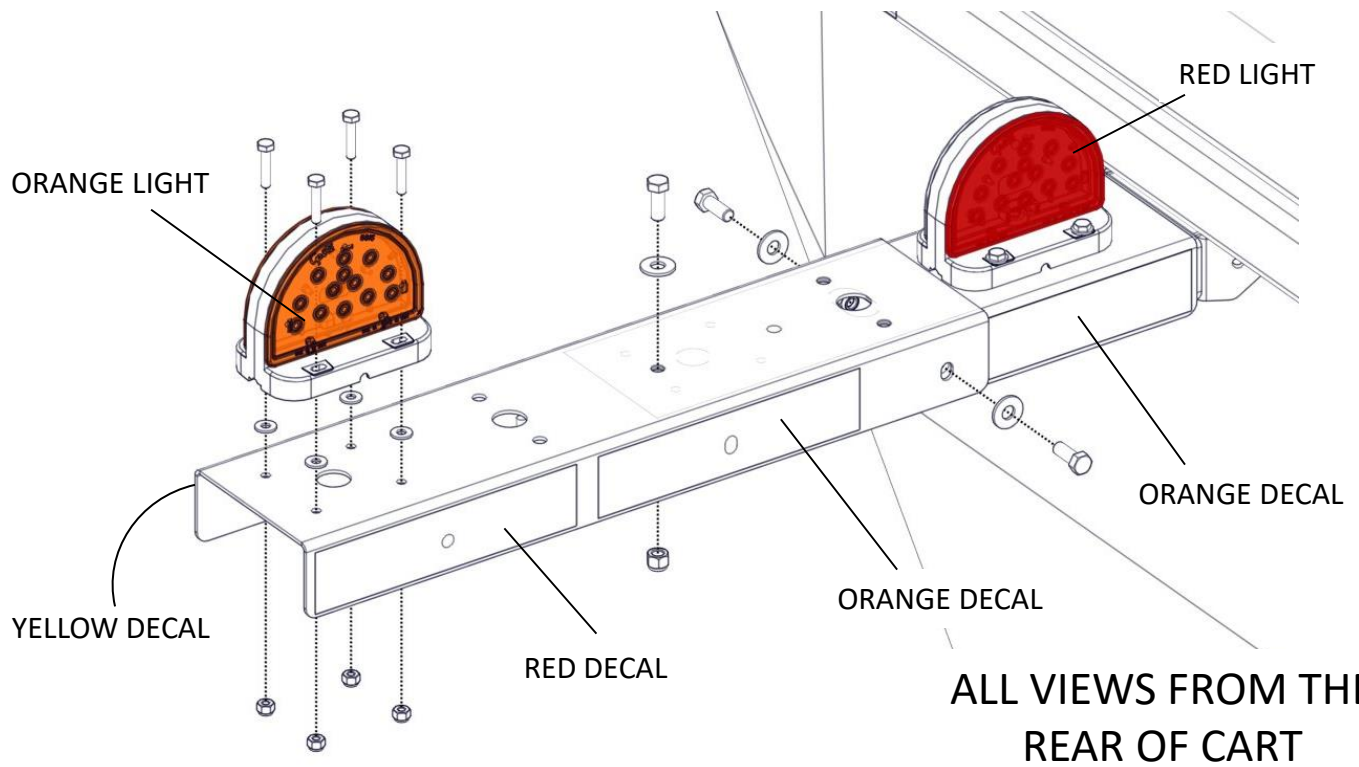

MONTAG MFG.
LIGHT KITS AND EXTENSIONS
SERIAL #20576-

GEN I LIGHT KIT (A002184AA)

Required for all carts w/Gen I or Liquid Units. Install as shown.

ALL VIEWS FROM THE REAR OF CART

Carts with wheelbases 152" - 160" C/C and C12BE (24.5 x 32" tires) carts with wheelbases over 120" also require K002067 (see next page).

GEN I w/Extension Kit K002067

Required for all carts w/Gen I or Liquid units with wheelbases 152"-160" C/C and for C12BE (24.5x32" tires) carts with wheelbases over 120" and up to 152". Install as shown onto standard light kit.

For C12BE (24.5x32" tires) w/160" C/C wheelbase. Install as shown. Note different bracket position in this configuration.

GEN II LIGHT KIT (A002216AA)

Required for all carts w/Gen II Units. Install as shown

ALL VIEWS FROM THE
REAR OF CART

Carts with wheelbases 152" - 160" C/C and C12BE (24.5 x 32" tires) carts with wheelbases over 120" also require K002067 (see next page).

GEN II w/Extension Kit

Required for all carts w/Gen II or Liquid units with wheelbases 152"-160" C/C and for C12BE (24.5x32" tires) carts with wheelbases over 120" and up to 152". Install as shown onto standard light kit.