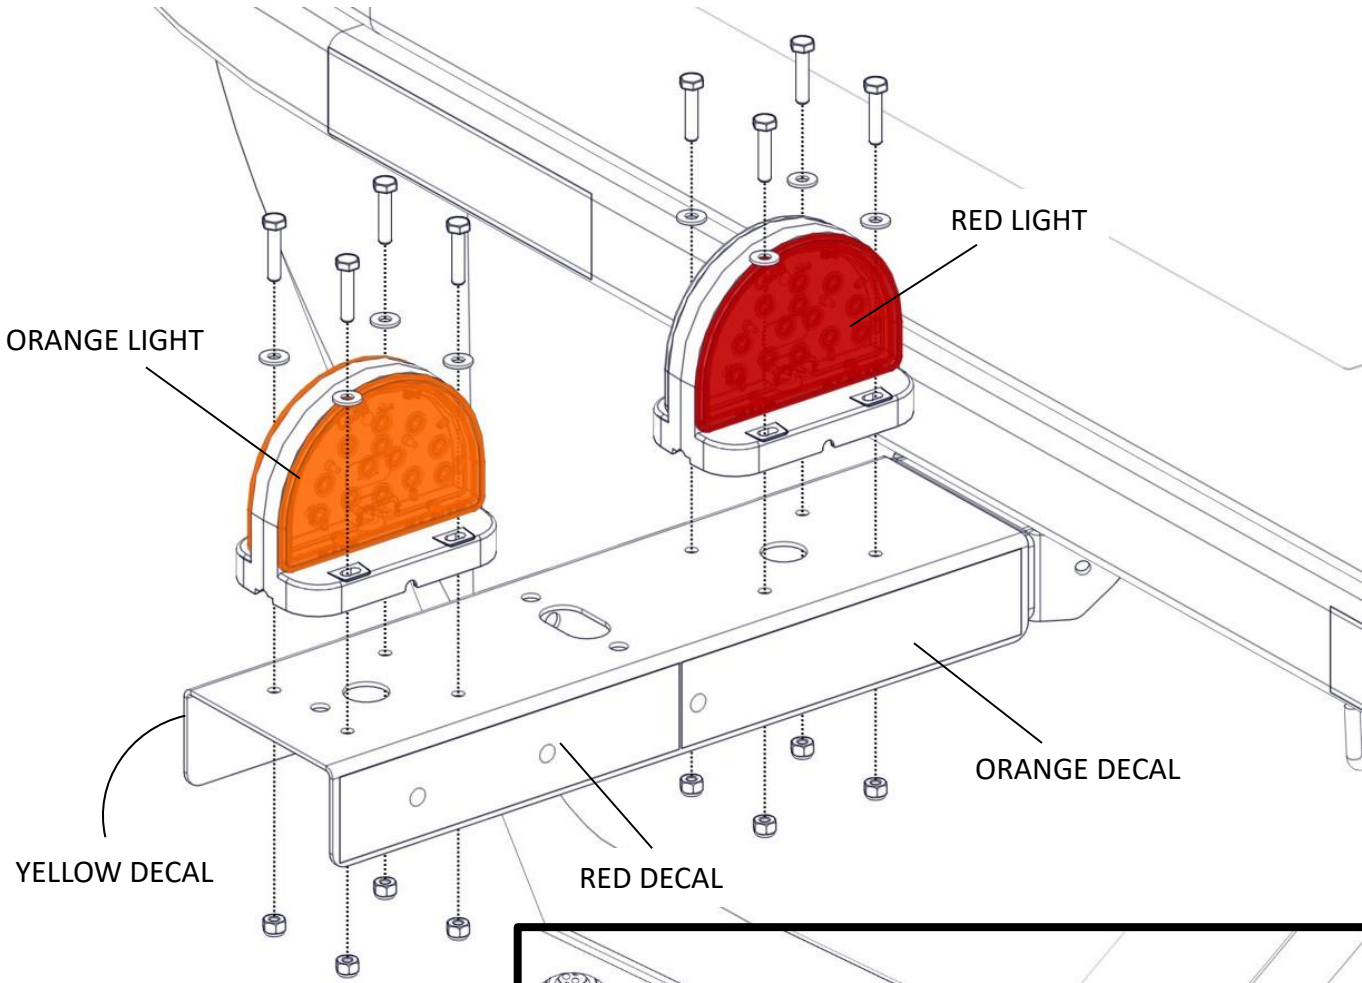

MONTAG MFG.
LIGHT KITS AND EXTENSIONS
SERIAL #20576-

GEN I LIGHT KIT (A002184AA)

Required for all carts w/Gen I or Liquid Units. Install as shown.

ALL VIEWS FROM THE REAR OF CART

Carts with wheelbases 152" - 160" C/C and C12BE (24.5 x 32" tires) carts with wheelbases over 120" also require K002067 (see next page).

GEN I w/Extension Kit K002067

Required for all carts w/Gen I or Liquid units with wheelbases 152"-160" C/C and for C12BE (24.5x32" tires) carts with wheelbases over 120" and up to 152". Install as shown onto standard light kit.

For C12BE (24.5x32" tires) w/160" C/C wheelbase. Install as shown. Note different bracket position in this configuration.

GEN II LIGHT KIT (A002216AA)

Required for all carts w/Gen II Units. Install as shown

ALL VIEWS FROM THE
REAR OF CART

Carts with wheelbases 152" - 160" C/C and C12BE (24.5 x 32" tires) carts with wheelbases over 120" also require K002067 (see next page).

GEN II w/Extension Kit

Required for all carts w/Gen II or Liquid units with wheelbases 152"-160" C/C and for C12BE (24.5x32" tires) carts with wheelbases over 120" and up to 152". Install as shown onto standard light kit.