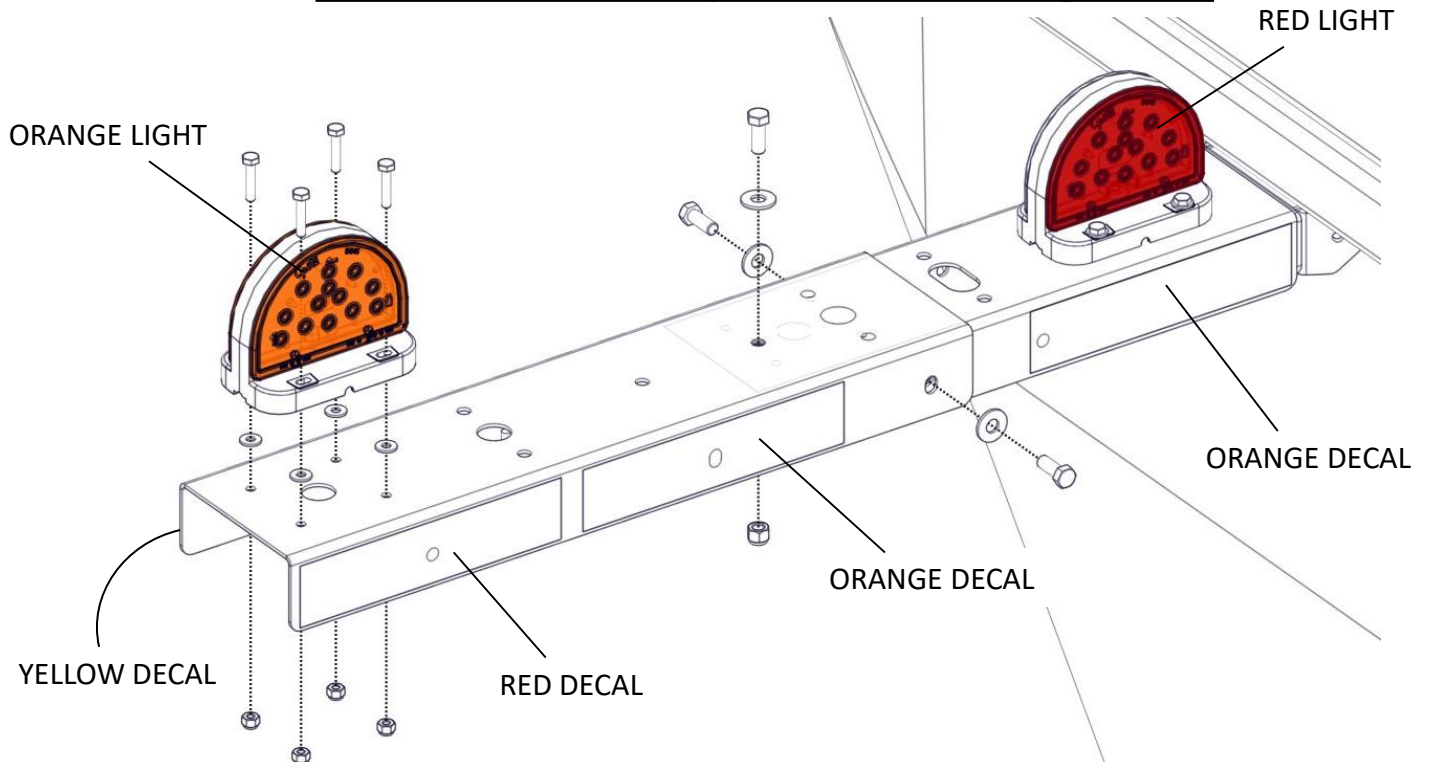

MONTAG MFG.
LIGHT KITS AND EXTENSIONS
SERIAL #20576-

GEN I LIGHT KIT (A002184AA)

Required for all carts w/Gen I or Liquid Units. Install as shown.

ALL VIEWS FROM THE REAR OF CART

Carts with wheelbases 152" - 160" C/C and C12BE (24.5 x 32" tires) carts with wheelbases over 120" also require K002067 (see next page).

GEN I w/Extension Kit K002067

Required for all carts w/Gen I or Liquid units with wheelbases 152"-160" C/C and for C12BE (24.5x32" tires) carts with wheelbases over 120" and up to 152". Install as shown onto standard light kit.

For C12BE (24.5x32" tires) w/160" C/C wheelbase. Install as shown. Note different bracket position in this configuration.

GEN II LIGHT KIT (A002216AA)

Required for all carts w/Gen II Units. Install as shown

ALL VIEWS FROM THE
REAR OF CART

Carts with wheelbases 152" - 160" C/C and C12BE (24.5 x 32" tires) carts with wheelbases over 120" also require K002067 (see next page).

GEN II w/Extension Kit

Required for all carts w/Gen II or Liquid units with wheelbases 152"-160" C/C and for C12BE (24.5x32" tires) carts with wheelbases over 120" and up to 152". Install as shown onto standard light kit.