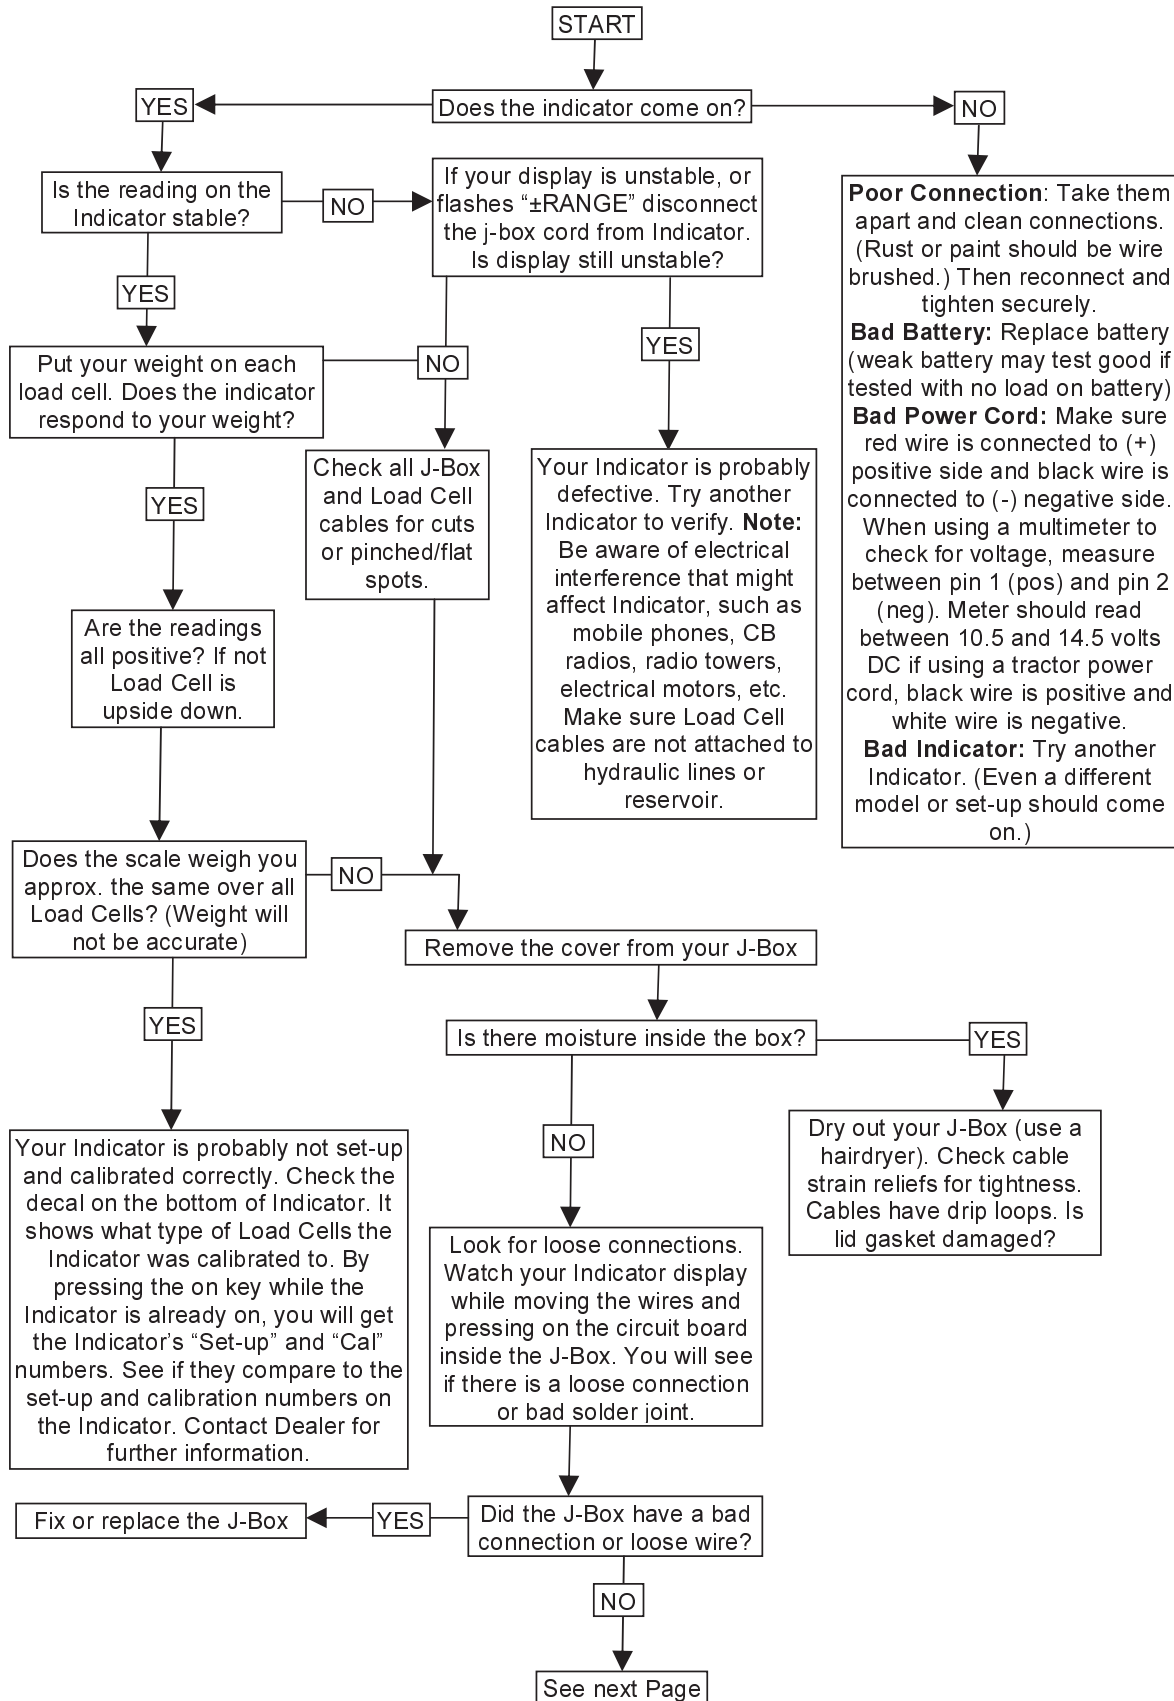

TROUBLESHOOTING

FLOW CHART

FLOW CHART