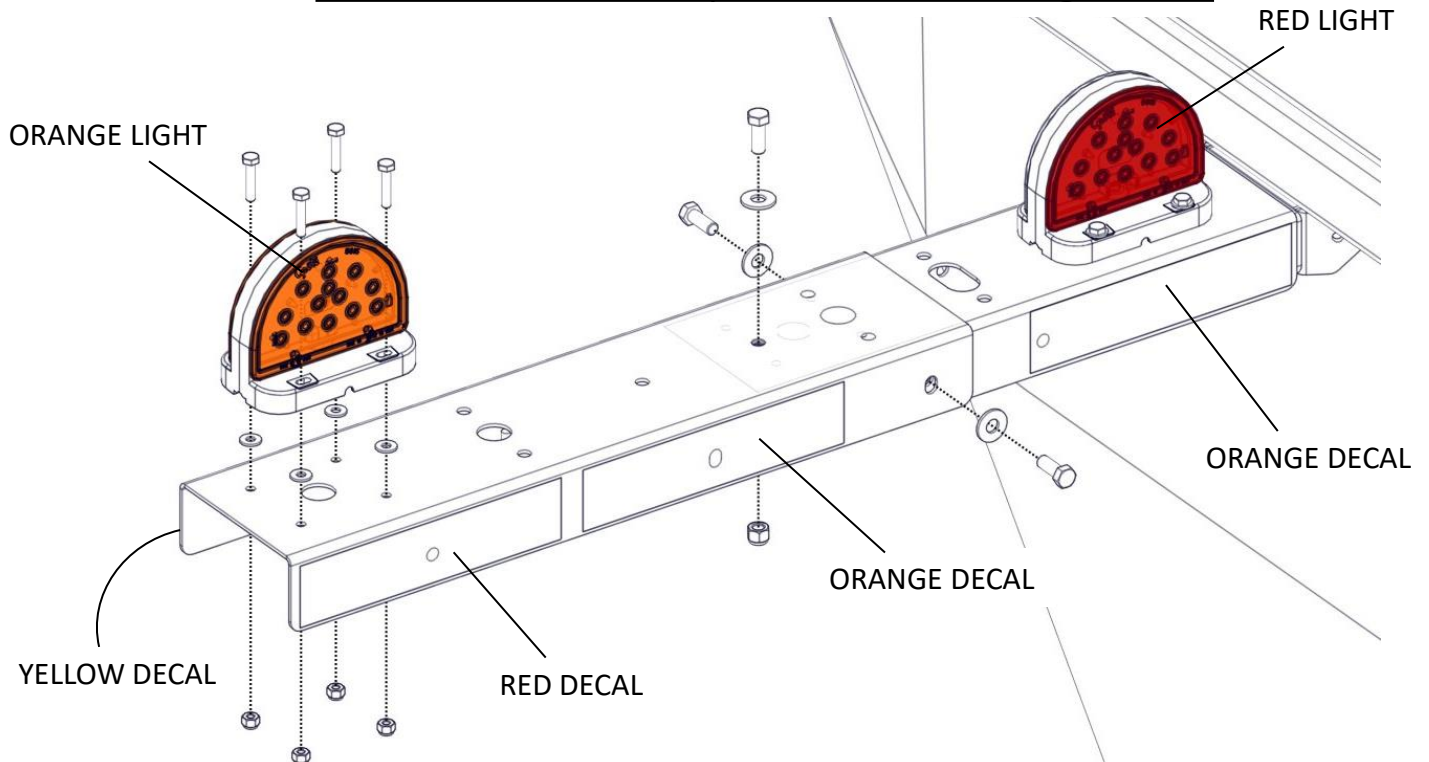

MONTAG MFG.
LIGHT KITS AND EXTENSIONS
SERIAL #20576-

GEN I LIGHT KIT (A002184AA)

Required for all carts w/Gen I or Liquid Units. Install as shown.

ALL VIEWS FROM THE REAR OF CART

Carts with wheelbases 152" - 160" C/C and C12BA (24.5 x 32" tires) carts with wheelbases over 120" also require K002067 (see next page).

GEN I w/Extension Kit K002067

Required for all carts w/Gen I or Liquid units with wheelbases 152"-160" C/C and for C12BA (24.5x32" tires) carts with wheelbases over 120" and up to 152". Install as shown onto standard light kit.

For C12BA (24.5x32" tires) w/160" C/C wheelbase. Install as shown. Note different bracket position in this configuration.

GEN II LIGHT KIT (A002216AA)

Required for all carts w/Gen II Units. Install as shown

ALL VIEWS FROM THE
REAR OF CART

Carts with wheelbases 152" - 160" C/C and C12BA (24.5 x 32" tires) carts with wheelbases over 120" also require K002067 (see next page).

GEN II w/Extension Kit

Required for all carts w/Gen II or Liquid units with wheelbases 152"-160" C/C and for C12BA (24.5x32" tires) carts with wheelbases over 120" and up to 152". Install as shown onto standard light kit.