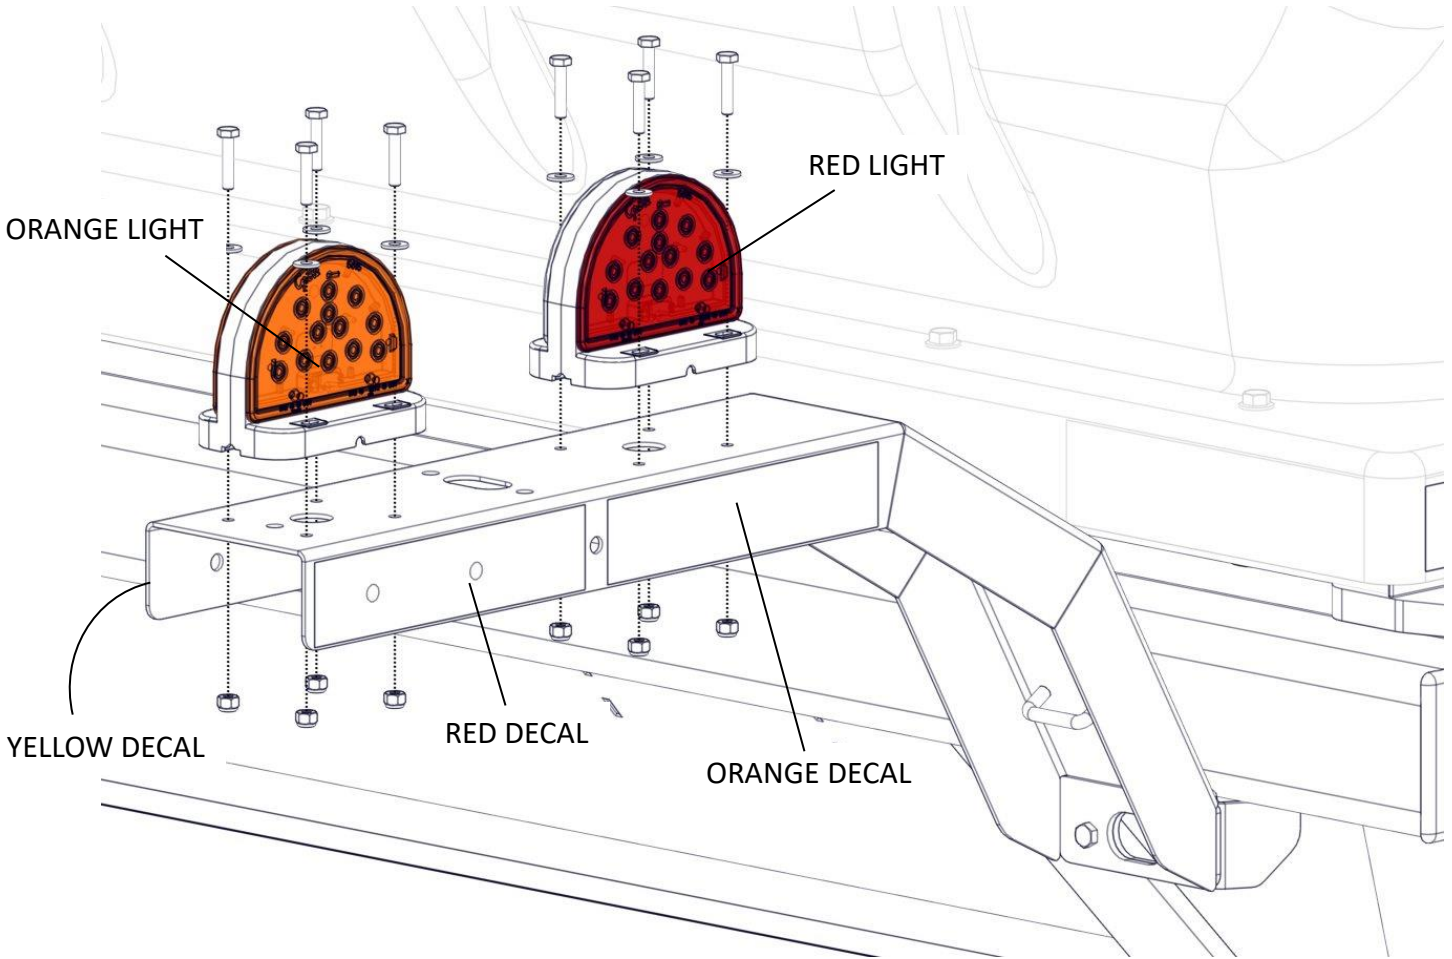

MONTAG MFG.
LIGHT KITS AND EXTENSIONS
SERIAL #20576-

GEN I LIGHT KIT (A002184AA)

Required for all carts w/Gen I or Liquid Units. Install as shown.

ALL VIEWS FROM THE REAR OF CART

Carts with wheelbases 152" - 160" C/C and C12BA (24.5 x 32" tires) carts with wheelbases over 120" also require K002067 (see next page).

GEN I w/Extension Kit K002067

Required for all carts w/Gen I or Liquid units with wheelbases 152"-160" C/C and for C12BA (24.5x32" tires) carts with wheelbases over 120" and up to 152". Install as shown onto standard light kit.

For C12BA (24.5x32" tires) w/160" C/C wheelbase. Install as shown. Note different bracket position in this configuration.

GEN II LIGHT KIT (A002216AA)

Required for all carts w/Gen II Units. Install as shown

ALL VIEWS FROM THE
REAR OF CART

Carts with wheelbases 152" - 160" C/C and C12BA (24.5 x 32" tires) carts with wheelbases over 120" also require K002067 (see next page).

GEN II w/Extension Kit

Required for all carts w/Gen II or Liquid units with wheelbases 152"-160" C/C and for C12BA (24.5x32" tires) carts with wheelbases over 120" and up to 152". Install as shown onto standard light kit.