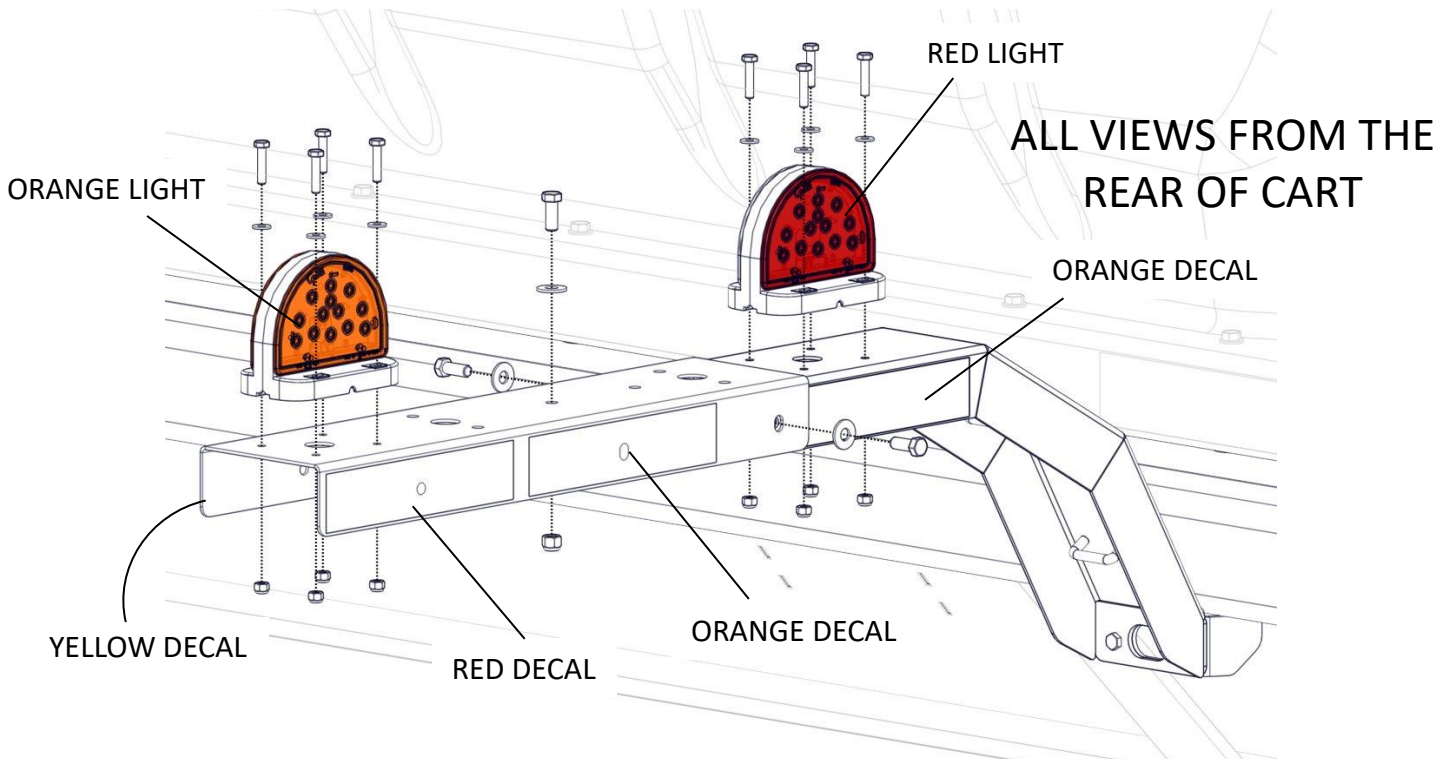

GEN I w/Extension Kit K002067

Required for all carts w/Gen I or Liquid units with wheelbases 152"-160" C/C and for C12BA (24.5x32" tires) carts with wheelbases over 120" and up to 152". Install as shown onto standard light kit.

For C12BA (24.5x32" tires) w/160" C/C wheelbase. Install as shown. Note different bracket position in this configuration.

GEN II LIGHT KIT (A002216AA)

Required for all carts w/Gen II Units. Install as shown

ALL VIEWS FROM THE
REAR OF CART

Carts with wheelbases 152" - 160" C/C and C12BA (24.5 x 32" tires) carts with wheelbases over 120" also require K002067 (see next page).

GEN II w/Extension Kit

Required for all carts w/Gen II or Liquid units with wheelbases 152"-160" C/C and for C12BA (24.5x32" tires) carts with wheelbases over 120" and up to 152". Install as shown onto standard light kit.