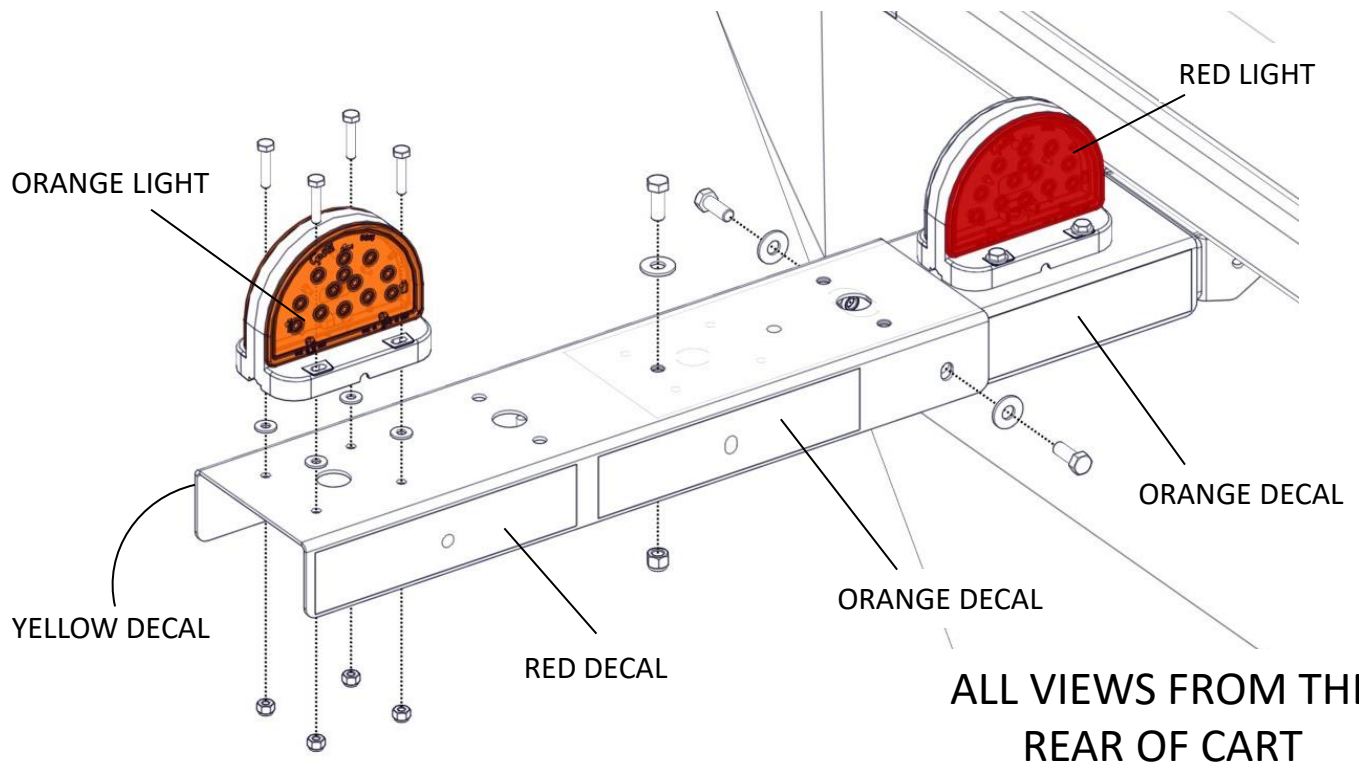

MONTAG MFG.
LIGHT KITS AND EXTENSIONS
SERIAL #20576-

GEN I LIGHT KIT (A002184AA)

Required for all carts w/Gen I or Liquid Units. Install as shown.

ALL VIEWS FROM THE REAR OF CART

Carts with wheelbases 152" - 160" C/C and C12BA (24.5 x 32" tires) carts with wheelbases over 120" also require K002067 (see next page).

GEN I w/Extension Kit K002067

Required for all carts w/Gen I or Liquid units with wheelbases 152"-160" C/C and for C12BA (24.5x32" tires) carts with wheelbases over 120" and up to 152". Install as shown onto standard light kit.

For C12BA (24.5x32" tires) w/160" C/C wheelbase. Install as shown. Note different bracket position in this configuration.

GEN II LIGHT KIT (A002216AA)

Required for all carts w/Gen II Units. Install as shown

ALL VIEWS FROM THE
REAR OF CART

Carts with wheelbases 152" - 160" C/C and C12BA (24.5 x 32" tires) carts with wheelbases over 120" also require K002067 (see next page).

GEN II w/Extension Kit

Required for all carts w/Gen II or Liquid units with wheelbases 152"-160" C/C and for C12BA (24.5x32" tires) carts with wheelbases over 120" and up to 152". Install as shown onto standard light kit.