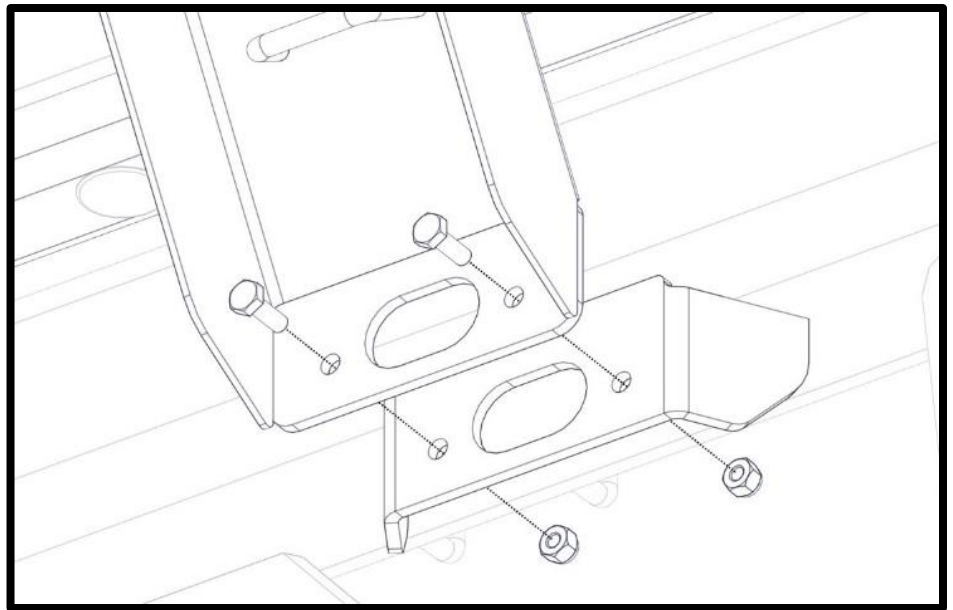

For C12BA (24.5x32" tires) w/160" C/C wheelbase. Install as shown. Note different bracket position in this configuration.

GEN II LIGHT KIT (A002216AA)

Required for all carts w/Gen II Units. Install as shown

ALL VIEWS FROM THE
REAR OF CART

Carts with wheelbases 152" - 160" C/C and C12BA (24.5 x 32" tires) carts with wheelbases over 120" also require K002067 (see next page).

GEN II w/Extension Kit

Required for all carts w/Gen II or Liquid units with wheelbases 152"-160" C/C and for C12BA (24.5x32" tires) carts with wheelbases over 120" and up to 152". Install as shown onto standard light kit.