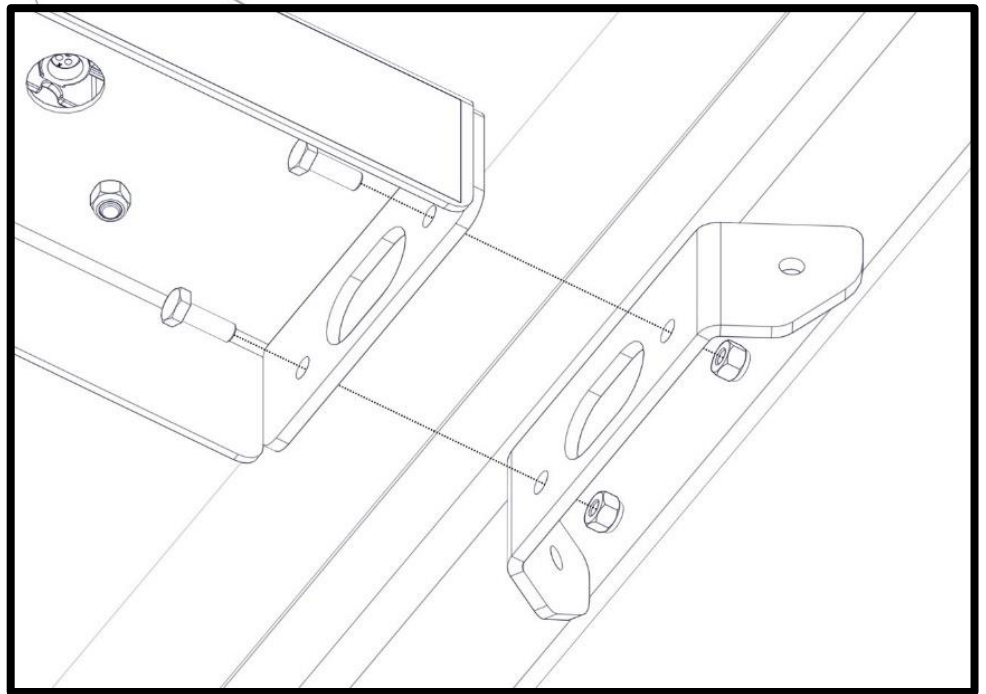

MONTAG MFG.
LIGHT KITS AND EXTENSIONS
SERIAL #20576-

GEN I LIGHT KIT (A002184AA)

Required for all carts w/Gen I or Liquid Units. Install as shown.

ALL VIEWS FROM THE REAR OF CART

Carts with wheelbases 152" - 160" C/C and C12BA (24.5 x 32" tires) carts with wheelbases over 120" also require K002067 (see next page).

GEN I w/Extension Kit K002067

Required for all carts w/Gen I or Liquid units with wheelbases 152"-160" C/C and for C12BA (24.5x32" tires) carts with wheelbases over 120" and up to 152". Install as shown onto standard light kit.