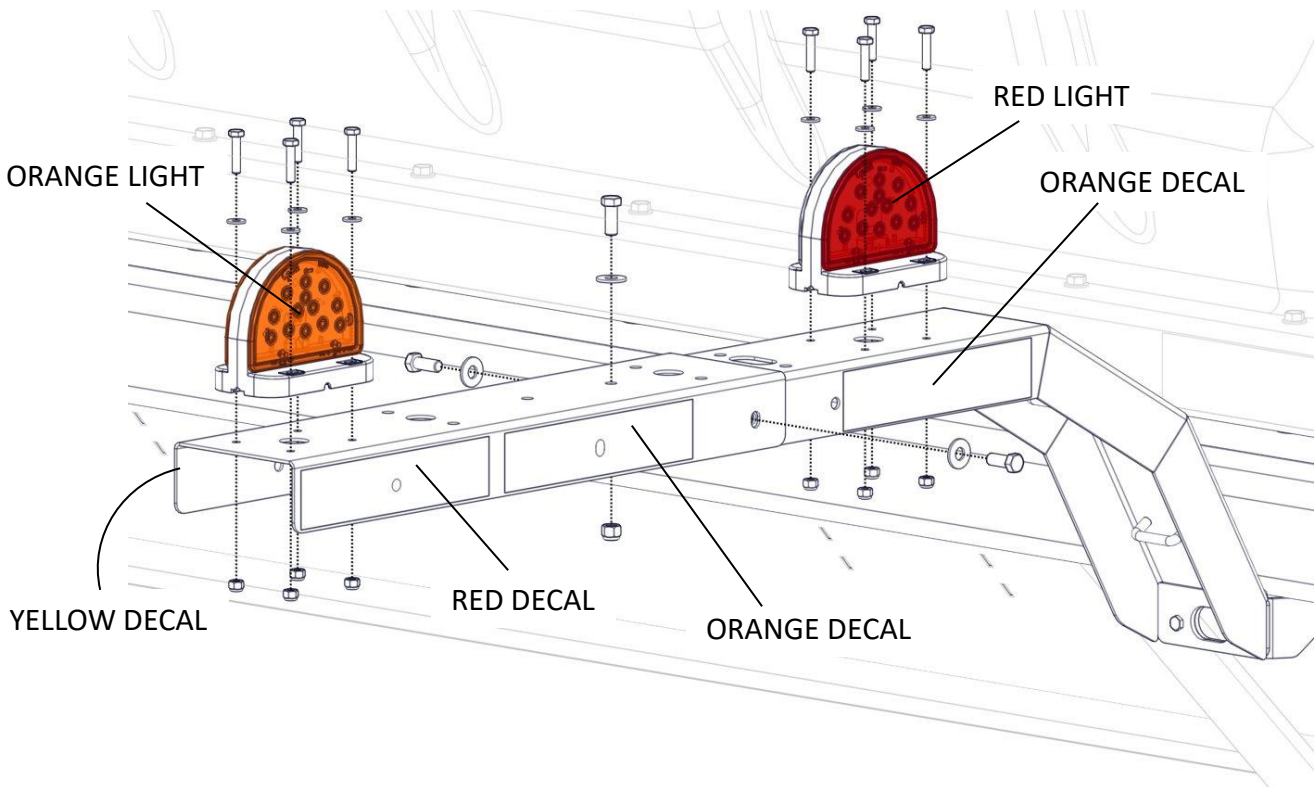

For C12BA (24.5x32" tires) w/160" C/C wheelbase. Install as shown.
Note different bracket position in this configuration.