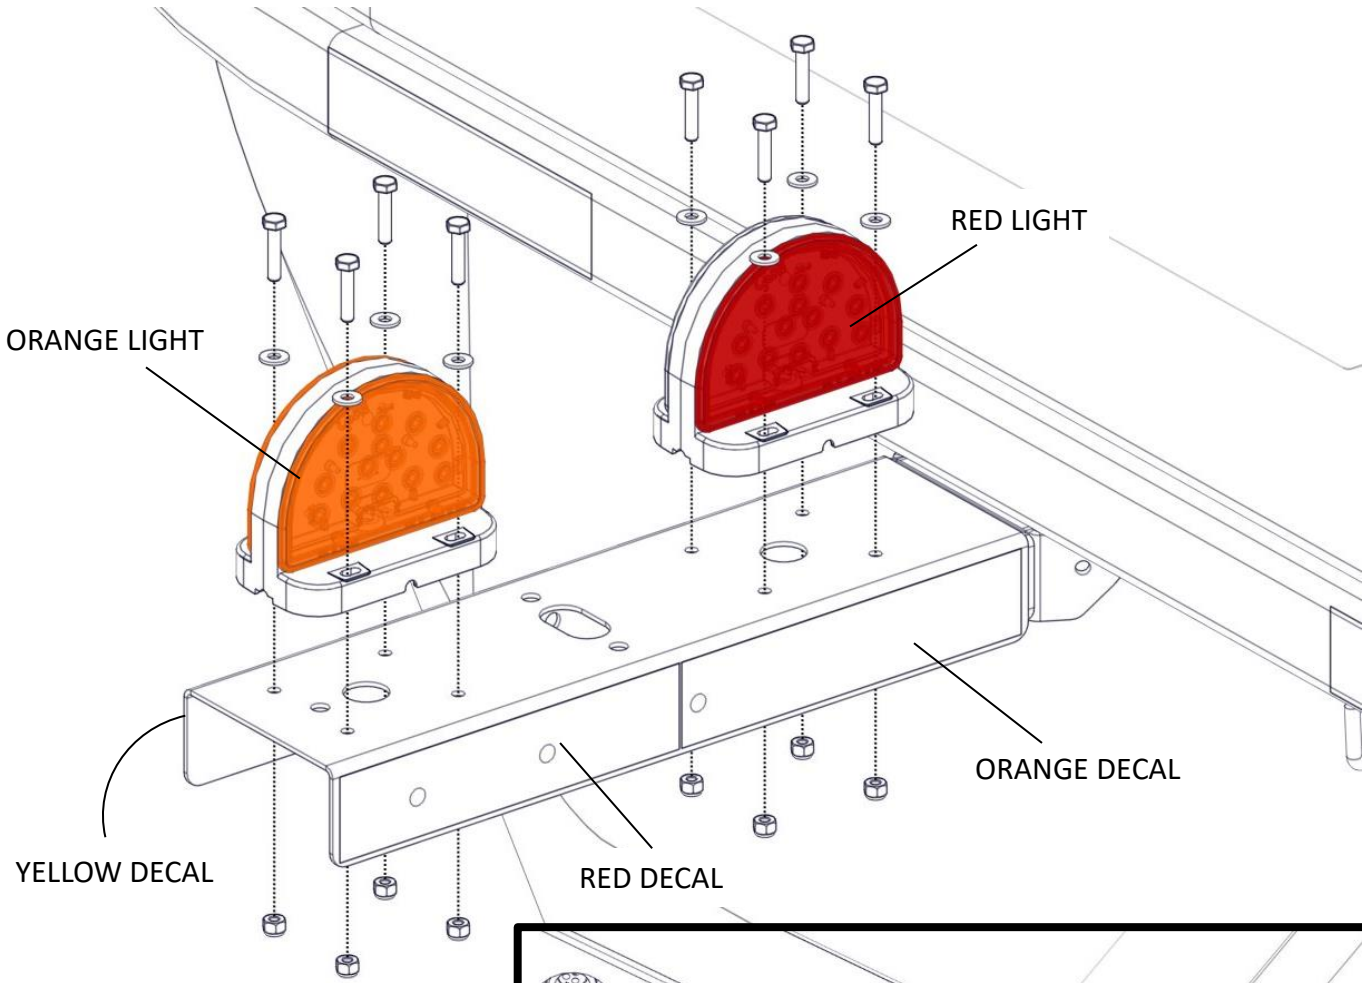

MONTAG MFG.
LIGHT KITS AND EXTENSIONS
SERIAL #20576-

GEN I LIGHT KIT (A002184AA)

Required for all carts w/Gen I or Liquid Units. Install as shown.

ALL VIEWS FROM THE REAR OF CART

Carts with wheelbases 152" - 160" C/C and C12BA (24.5 x 32" tires) carts with wheelbases over 120" also require K002067 (see next page).

GEN I w/Extension Kit K002067

Required for all carts w/Gen I or Liquid units with wheelbases 152"-160" C/C and for C12BA (24.5x32" tires) carts with wheelbases over 120" and up to 152". Install as shown onto standard light kit.

For C12BA (24.5x32" tires) w/160" C/C wheelbase. Install as shown. Note different bracket position in this configuration.

GEN II LIGHT KIT (A002216AA)

Required for all carts w/Gen II Units. Install as shown

ALL VIEWS FROM THE
REAR OF CART

Carts with wheelbases 152" - 160" C/C and C12BA (24.5 x 32" tires) carts with wheelbases over 120" also require K002067 (see next page).

GEN II w/Extension Kit

Required for all carts w/Gen II or Liquid units with wheelbases 152"-160" C/C and for C12BA (24.5x32" tires) carts with wheelbases over 120" and up to 152". Install as shown onto standard light kit.